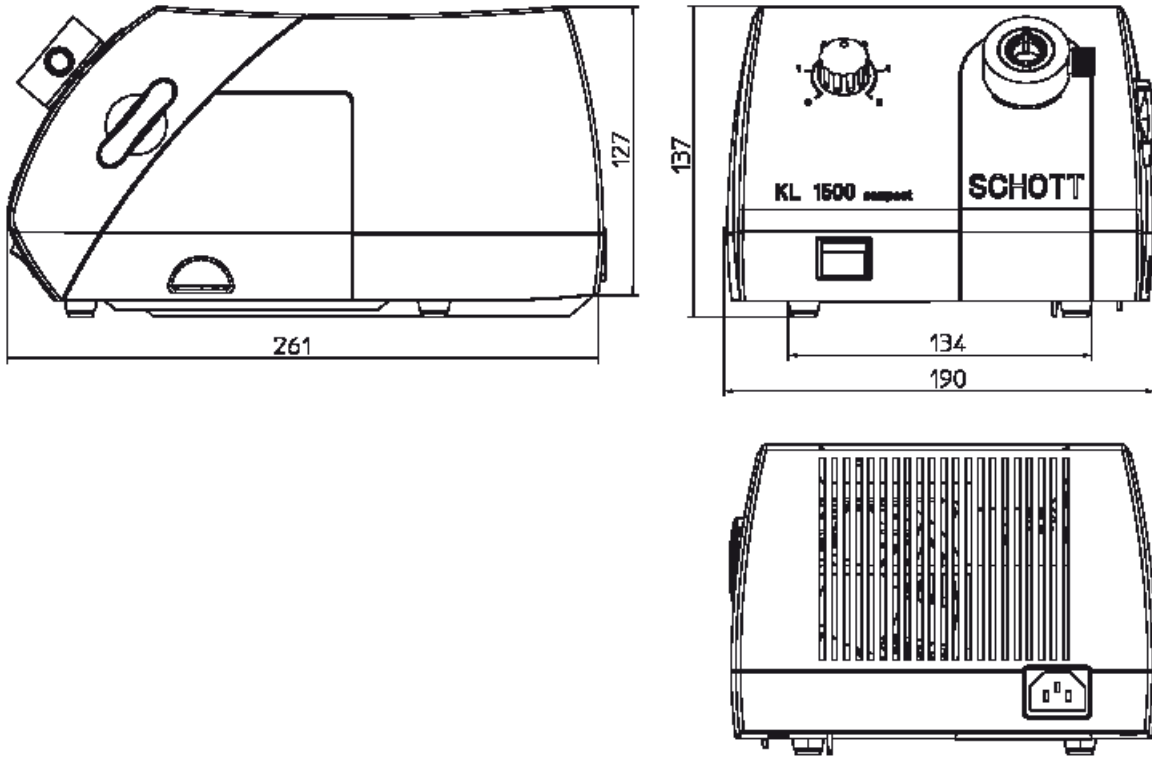

Product improvements may result in specification or feature changes without notice.

KL 1500 compact

Fiber Optics
SCHOTT AG
Otto-Schott-Strasse 2
55127 Mainz
Germany

Phone: +49 (0)6131/66-7796
Fax: +49 (0)6131/66-7850
fiberoptics.info@schott.com
www.schott.com/fiberoptics

For your local sales contact please visit
www.schott.com/fiberoptics/english/contact

SCHOTT
glass made of ideas