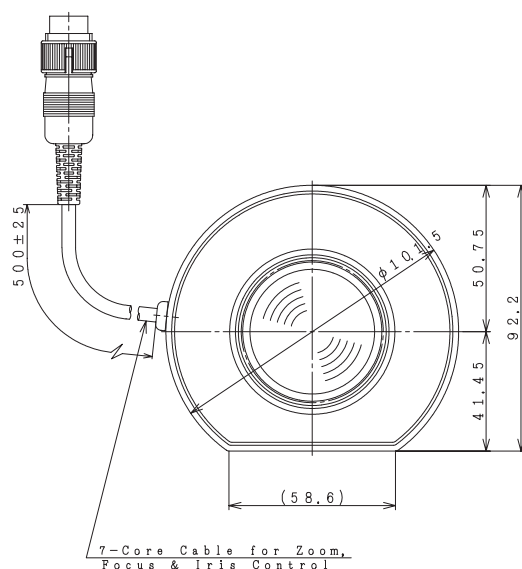

6X ZOOM LENSES MANUAL OR WITH 3 MOTORS

Manual zoom

Part No.	Format size	Mount	Focal length (mm)	Iris range	M. O. D. (m)	Horizontal angle of view	Filter size (mm)	Dimensions (mm)	Specials	Price (GBP)
FL-HC6Z0810-VG	1/2"	C	8.0 - 48	1.0 - 22	0.75	43.3° - 7.7°	55	Ø57 × 95	*	435.00
FL-CC6Z1218-VG	2/3"	C	12.5 - 75	1.8 - 22	1.00	38.8° - 6.7°	49	Ø51 × 90		402.00
FL-CC6Z1218A-VG	2/3"	C	12.5 - 75	1.8 - 22	1.00	38.8° - 6.7°	49	Ø51 × 90	*	472.00

* with Locking Screws

Unit: mm

FL-HC6Z0810-VG

FL-CC6Z1218-VG

FL-CC6Z1218A-VG

Zoom with 3 Motors

Part No.	Format size	Mount	Focal length (mm)	Iris range	M. O. D. (m)	Horizontal angle of view	Filter size (mm)	Dimensions (mm)	Specials	Price (GBP)
C31211 (C6Z1218M3-5)	2/3"	C	12.5 - 75	1.8 - C	1	38.8° - 6.7°	49	92.2 x 94.5 x 101.5		712.00
C52546 (C6ZM-5P)	2/3"	C	12.5 - 75	1.8 - C	1	38.8° - 6.7°	49	92.2 x 94.5 x 101.5	with Presets	on request

Unit: mm

C31211 (C6Z1218M3-5) | C52546 (C6ZM-5P)