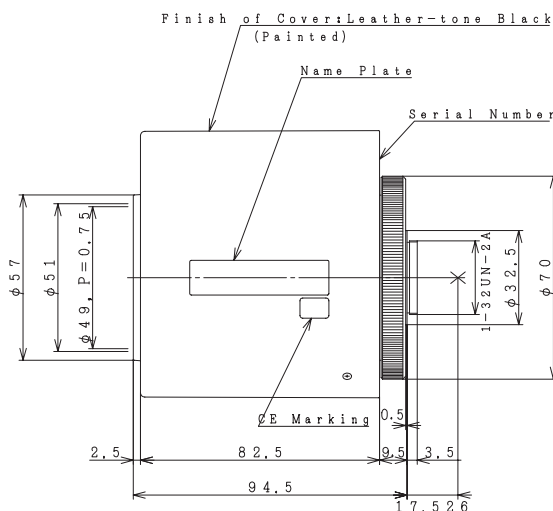

6X ZOOM LENSES MANUAL OR WITH 3 MOTORS

Manual zoom

Part No.	Format size	Mount	Focal length (mm)	Iris range	M. O. D. (m)	Horizontal angle of view	Filter size (mm)	Dimensions (mm)	Specials	Price (GBP)
FL-HC6Z0810-VG	1/2"	C	8.0 - 48	1.0 - 22	0.75	43.3° - 7.7°	55	Ø57 × 95	*	435.00
FL-CC6Z1218-VG	2/3"	C	12.5 - 75	1.8 - 22	1.00	38.8° - 6.7°	49	Ø51 × 90		402.00
FL-CC6Z1218A-VG	2/3"	C	12.5 - 75	1.8 - 22	1.00	38.8° - 6.7°	49	Ø51 × 90	*	472.00

* with Locking Screws

Unit: mm

FL-HC6Z0810-VG

FL-CC6Z1218-VG

FL-CC6Z1218A-VG

Zoom with 3 Motors

Part No.	Format size	Mount	Focal length (mm)	Iris range	M. O. D. (m)	Horizontal angle of view	Filter size (mm)	Dimensions (mm)	Specials	Price (GBP)
C31211 (C6Z1218M3-5)	2/3"	C	12.5 - 75	1.8 - C	1	38.8° - 6.7°	49	92.2 x 94.5 x 101.5		712.00
C52546 (C6ZM-5P)	2/3"	C	12.5 - 75	1.8 - C	1	38.8° - 6.7°	49	92.2 x 94.5 x 101.5	with Presets	on request

Unit: mm

C31211 (C6Z1218M3-5) | C52546 (C6ZM-5P)