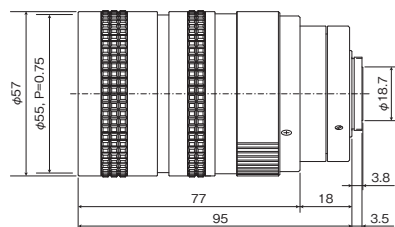

6X ZOOM LENSES MANUAL OR WITH 3 MOTORS

Manual zoom

Part No.	Format size	Mount	Focal length (mm)	Iris range	M. O. D. (m)	Horizontal angle of view	Filter size (mm)	Dimensions (mm)	Specials	Price (GBP)
FL-HC6Z0810-VG	1/2"	C	8.0 - 48	1.0 - 22	0.75	43.3° - 7.7°	55	Ø57 × 95	*	435.00
FL-CC6Z1218-VG	2/3"	C	12.5 - 75	1.8 - 22	1.00	38.8° - 6.7°	49	Ø51 × 90		402.00
FL-CC6Z1218A-VG	2/3"	C	12.5 - 75	1.8 - 22	1.00	38.8° - 6.7°	49	Ø51 × 90	*	472.00

* with Locking Screws

Unit: mm

FL-HC6Z0810-VG

FL-CC6Z1218-VG

FL-CC6Z1218A-VG

Zoom with 3 Motors

Part No.	Format size	Mount	Focal length (mm)	Iris range	M. O. D. (m)	Horizontal angle of view	Filter size (mm)	Dimensions (mm)	Specials	Price (GBP)
C31211 (C6Z1218M3-5)	2/3"	C	12.5 - 75	1.8 - C	1	38.8° - 6.7°	49	92.2 x 94.5 x 101.5		712.00
C52546 (C6ZM-5P)	2/3"	C	12.5 - 75	1.8 - C	1	38.8° - 6.7°	49	92.2 x 94.5 x 101.5	with Presets	on request

Unit: mm

C31211 (C6Z1218M3-5) | C52546 (C6ZM-5P)