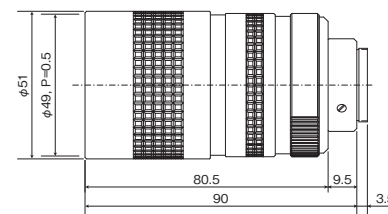

6X ZOOM LENSES MANUAL OR WITH 3 MOTORS

Manual zoom

Part No.	Format size	Mount	Focal length (mm)	Iris range	M. O. D. (m)	Horizontal angle of view	Filter size (mm)	Dimensions (mm)	Specials	Price (GBP)
FL-HC6Z0810-VG	1/2"	C	8.0 - 48	1.0 - 22	0.75	43.3° - 7.7°	55	Ø57 × 95	*	435.00
FL-CC6Z1218-VG	2/3"	C	12.5 - 75	1.8 - 22	1.00	38.8° - 6.7°	49	Ø51 × 90		402.00
FL-CC6Z1218A-VG	2/3"	C	12.5 - 75	1.8 - 22	1.00	38.8° - 6.7°	49	Ø51 × 90	*	472.00

* with Locking Screws

Unit: mm

FL-HC6Z0810-VG

FL-CC6Z1218-VG

FL-CC6Z1218A-VG

Zoom with 3 Motors

Part No.	Format size	Mount	Focal length (mm)	Iris range	M. O. D. (m)	Horizontal angle of view	Filter size (mm)	Dimensions (mm)	Specials	Price (GBP)
C31211 (C6Z1218M3-5)	2/3"	C	12.5 - 75	1.8 - C	1	38.8° - 6.7°	49	92.2 x 94.5 x 101.5		712.00
C52546 (C6ZM-5P)	2/3"	C	12.5 - 75	1.8 - C	1	38.8° - 6.7°	49	92.2 x 94.5 x 101.5	with Presets	on request

Unit: mm

C31211 (C6Z1218M3-5) | C52546 (C6ZM-5P)